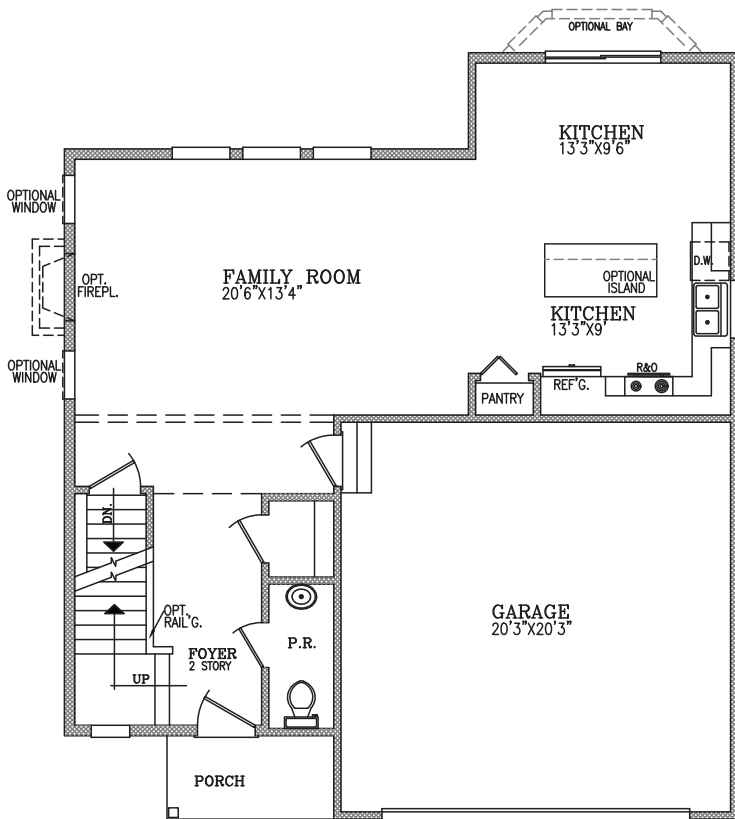

THE YORK

The 1700 square foot York offers a open floor plan that flows from room to room. This home offers 3 bedrooms, 2 - 1/2 baths, 2 car attached garage, 2 story foyer & full basement.

FIRST FLOOR PLAN

SECOND FLOOR PLAN