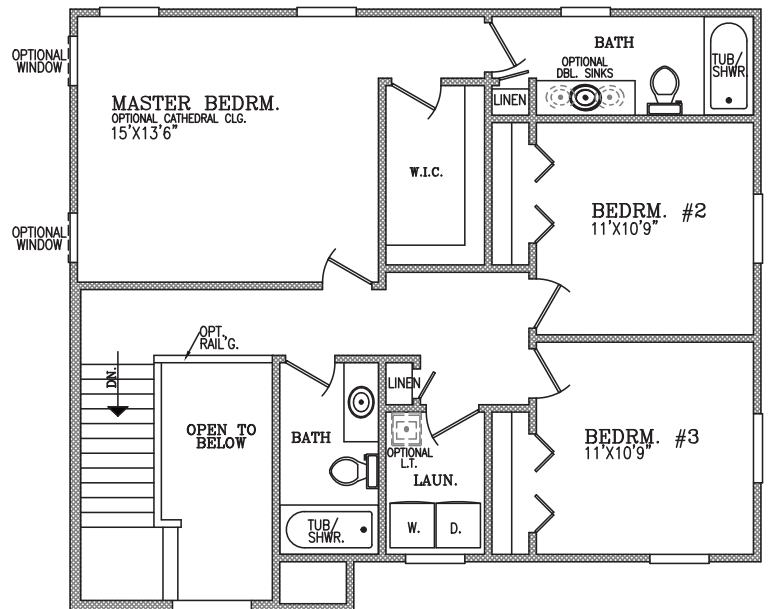

THE YORK

The 1700 square foot York offers a open floor plan that flows from room to room. This home offers 3 bedrooms, 2 - 1/2 baths, 2 car attached garage, 2 story foyer & full basement.

FIRST FLOOR PLAN

SECOND FLOOR PLAN