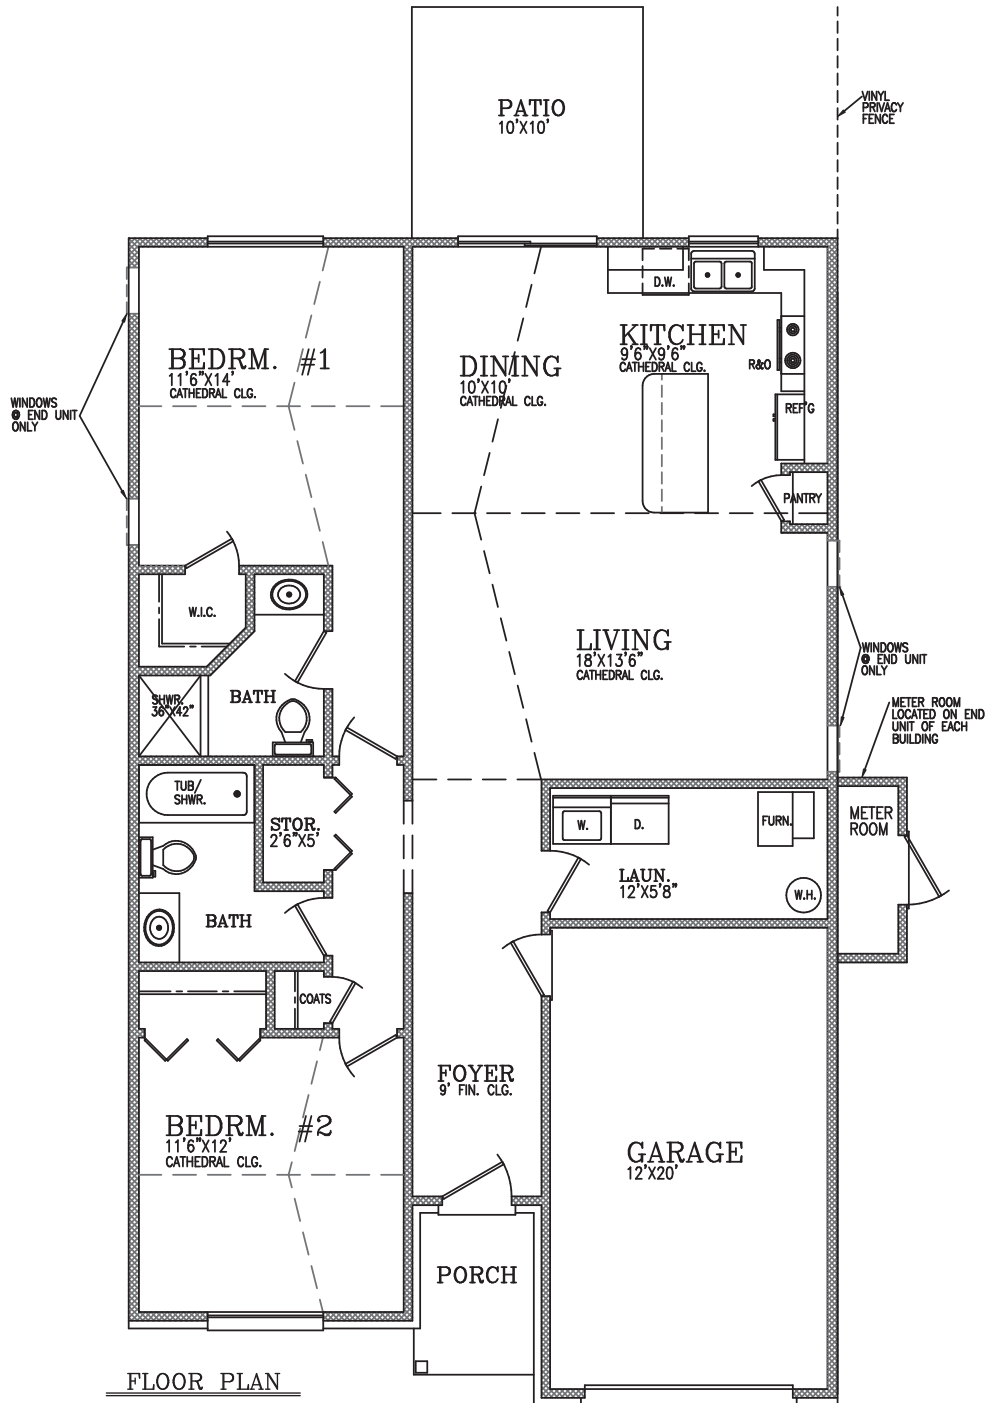

THE LAKEWOOD

A 1200 Sq. Ft Open and easy accessible Floor Plan allows for 2 Bedrooms that includes a spacious Master Bedroom, 2 full bathrooms, convenient attached garage, full oversized laundry room & cathedral ceilings in all main rooms