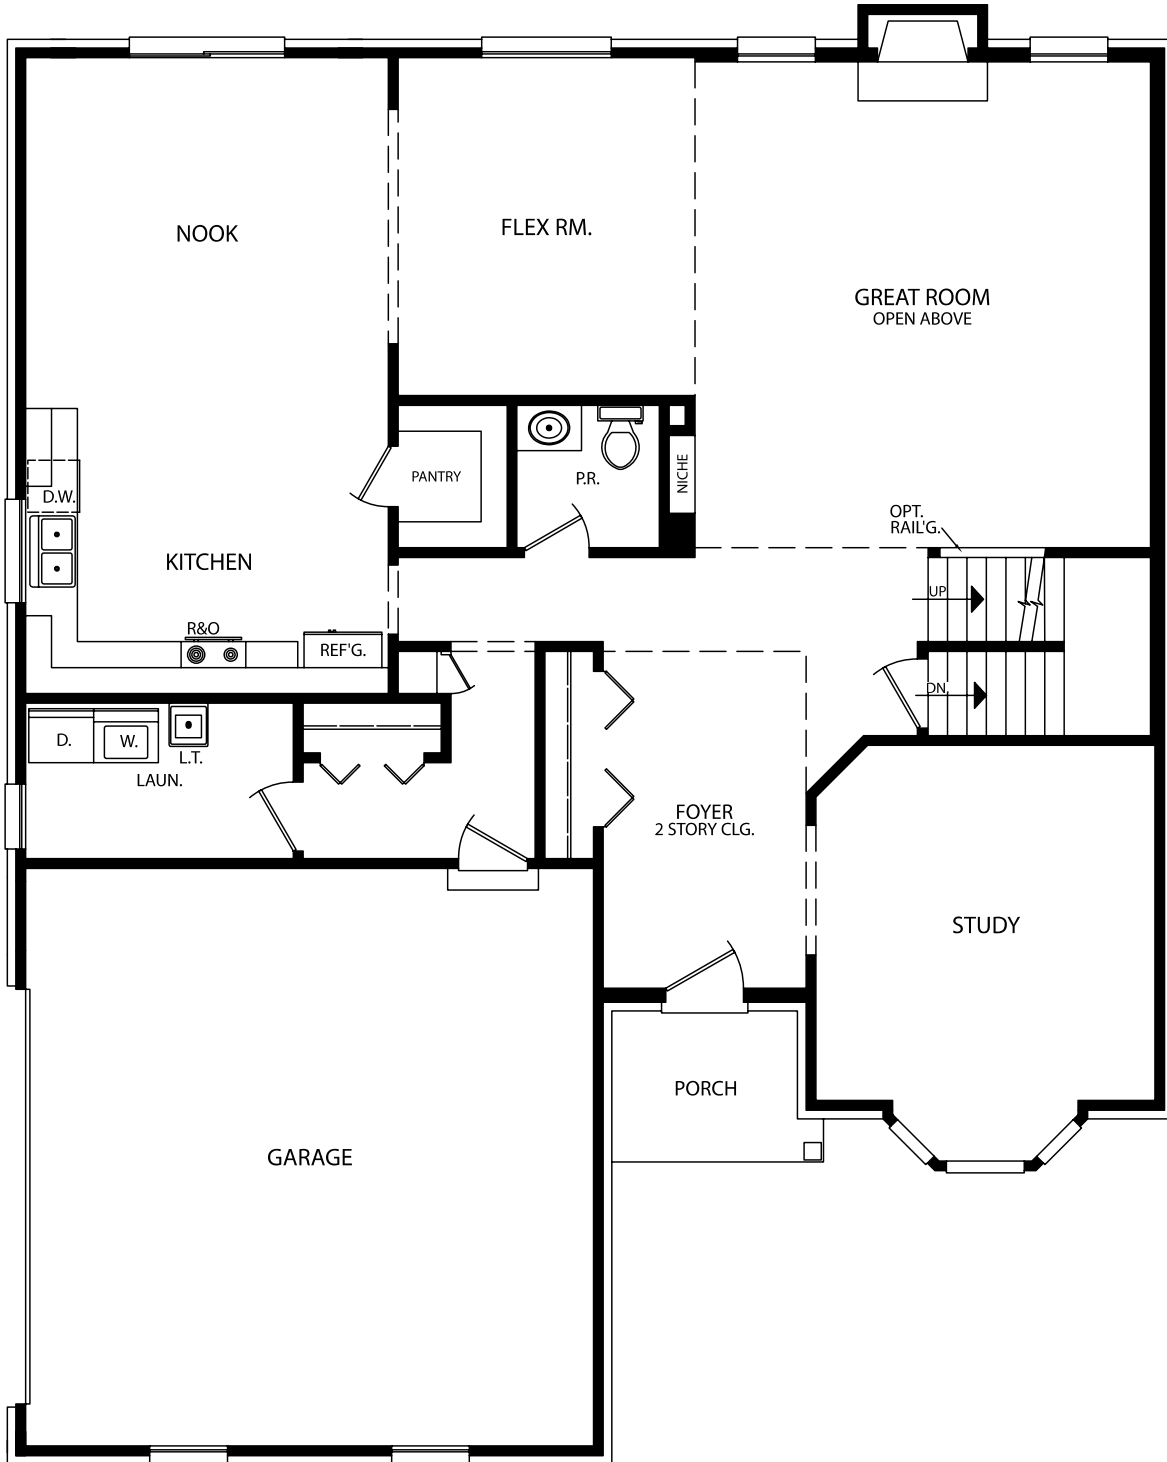

INFINITY HOMES & CO **AlphaPlans - Plan Pinehurst**
4 Bedrooms - 2.5 Bathrooms - 2-3 Car Garage - 2,800 Sq. Ft.

The following options are available but not selected : 3 Car Garage, Door at Garage, Island at Kitchen, Bay Window(s), French Doors at Study, Deluxe Master Bath

The following options are available but not selected : 3 Car Garage, Door at Garage, Island at Kitchen, Bay Window(s), French Doors at Study, Deluxe Master Bath