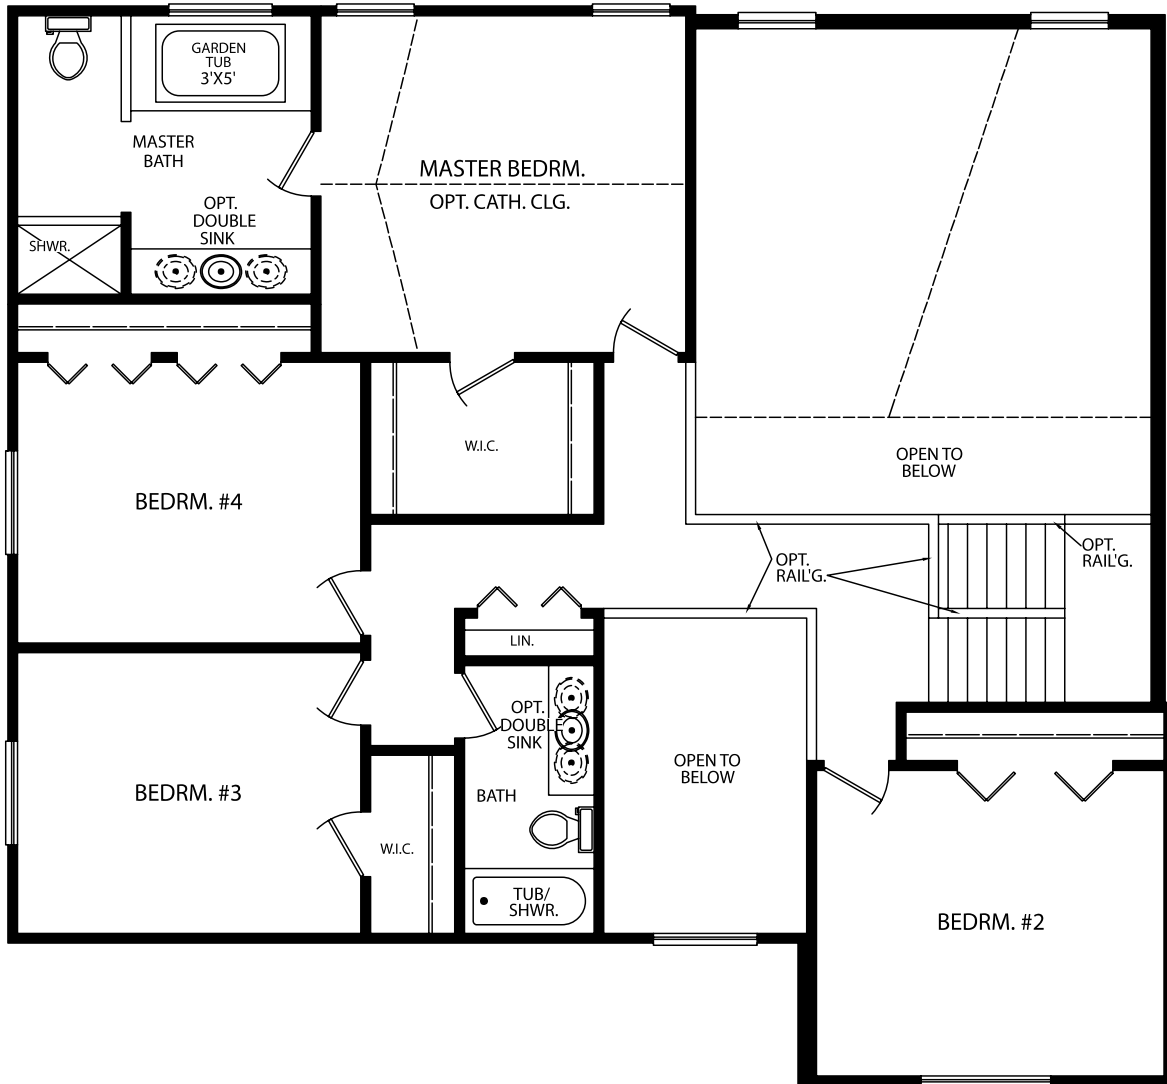

INFINITY HOMES & CO **AlphaPlans - Plan Pinehurst**
4 Bedrooms - 2.5 Bathrooms - 2-3 Car Garage - 2,800 Sq. Ft.

The following options are available but not selected : 3 Car Garage, Door at Garage, Island at Kitchen, Bay Window(s), French Doors at Study, Deluxe Master Bath

The following options are available but not selected : 3 Car Garage, Door at Garage, Island at Kitchen, Bay Window(s), French Doors at Study, Deluxe Master Bath