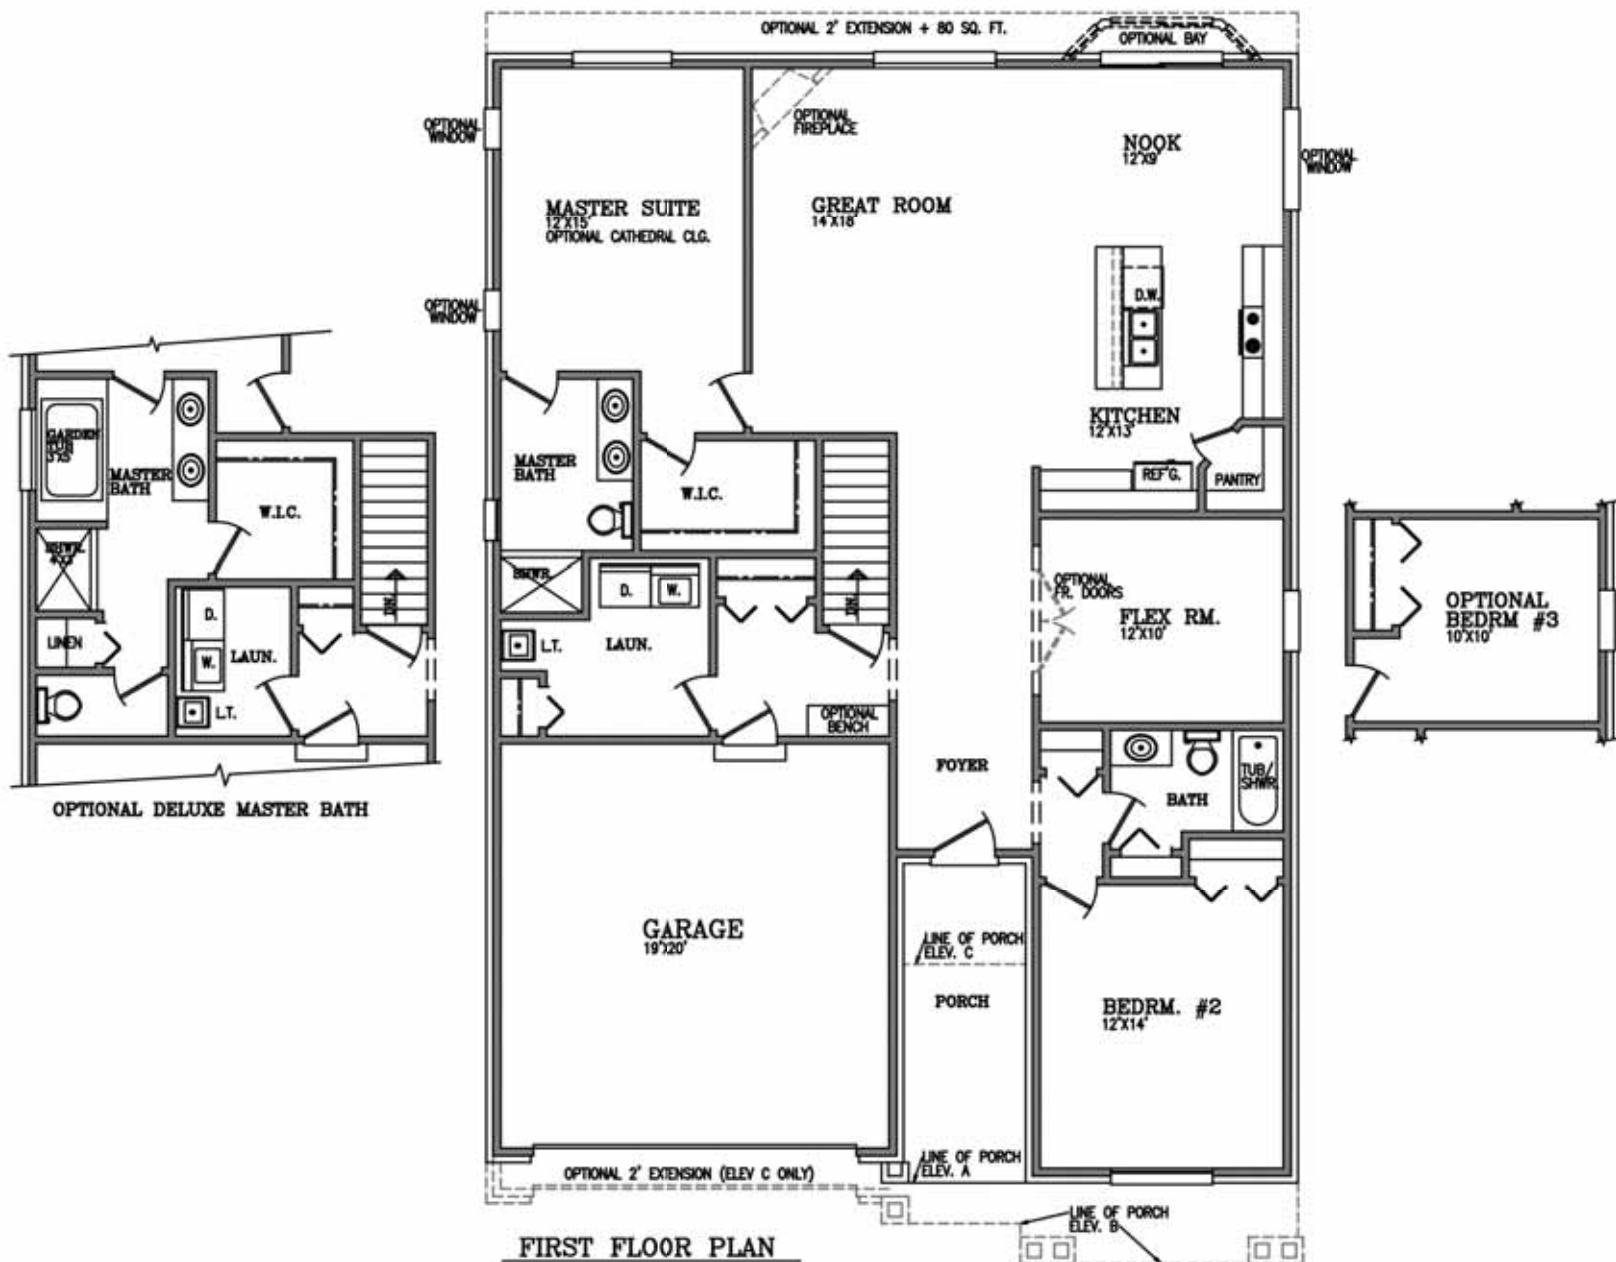

THE OAKHURST

The Oakhurst, our 1700 square foot ranch model allows for a standard two bedroom home with a flex room that can be converted into a third bedroom. This open contemporary layout also allows for an optional master suite layout plus the opportunity to increase the size of the home to 1,800 square feet.