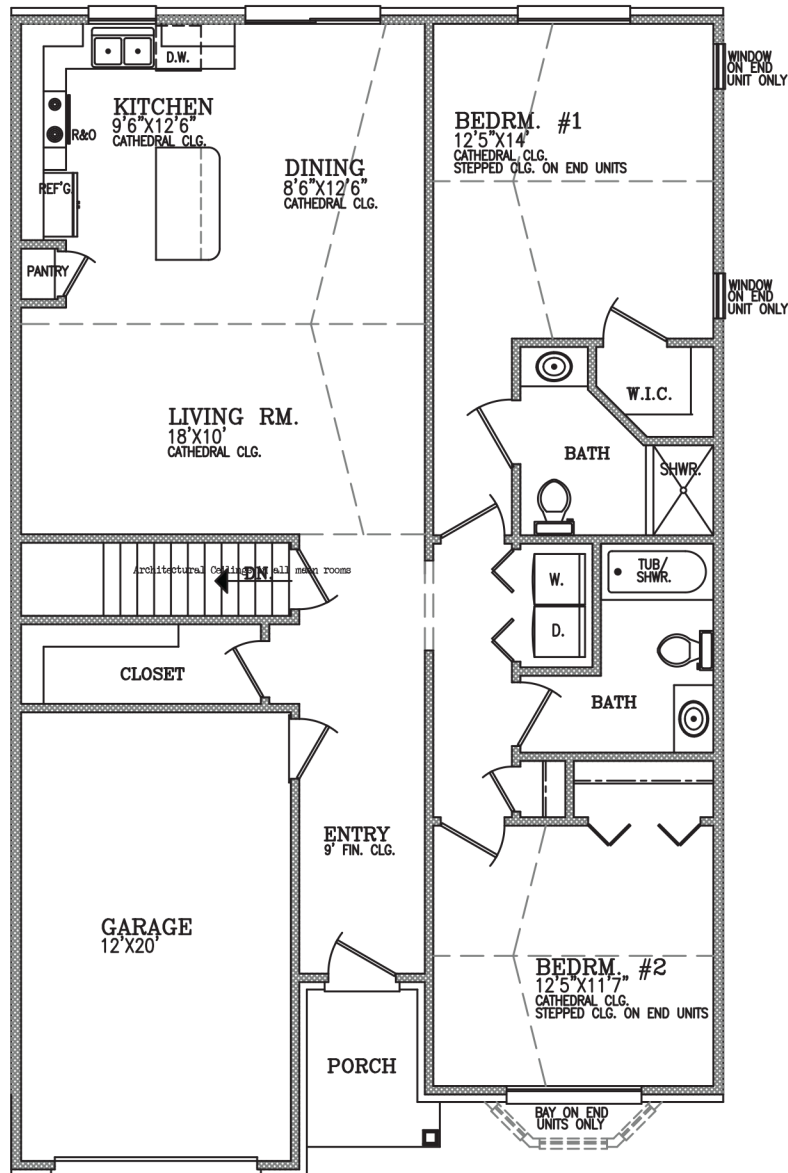

THE LAKEWOOD

A 1297/+ Sq. Ft. Open and easy accessible Floor Plan allows for 2 Bedrooms that include a spacious Master Bedroom, 2 full bathrooms, convenient attached garage, convenient laundry location & cathedral ceilings in all main rooms.

2 BEDROOM UNIT

1,297 Sq. Ft. - Center Units
 1,329 Sq. Ft. - End Units

INFINITY HOMES & Co

InfinityHomesCorp.com

42400 Grand River Ave. Suite 112 Novi, MI 48375