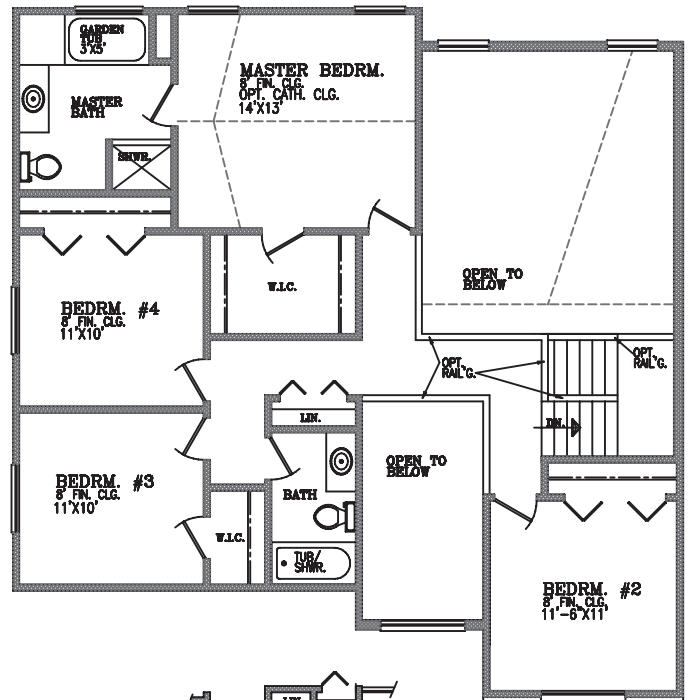

THE LARCH

The 2400 square foot Larch is a spacious, attractive colonial style home that includes 4 full bedrooms, 2-1/2 baths, a full basement and a 2 car attached garage. The dramatic 2 story foyer flows into to the 2-story great room with a balcony overlooking each area. The large kitchen allows for a walk-in pantry with a nook that opens into the dining room.

Optional master & main bath layouts are provided for larger wash areas.

Presented By:

Infinityhomescorp.com