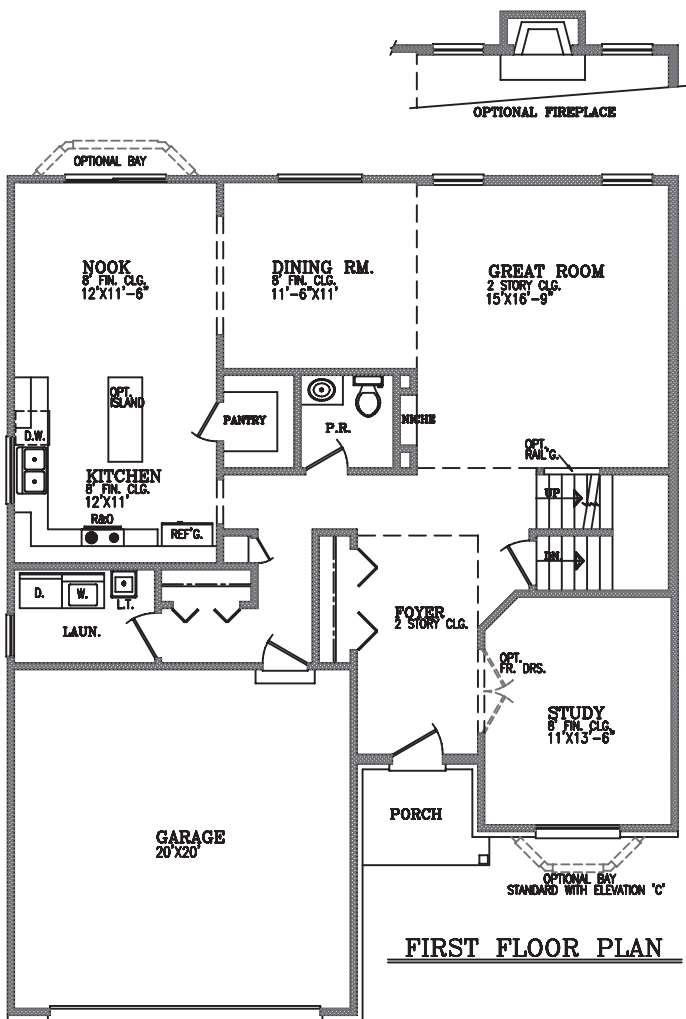

THE LARCH

The 2400 square foot Larch is a spacious, attractive colonial style home that includes 4 full bedrooms, 2-1/2 baths, a full basement and a 2 car attached garage. The dramatic 2 story foyer flows into to the 2-story great room with a balcony overlooking each area. The large kitchen allows for a walk-in pantry with a nook that opens into the dining room.

Optional master & main bath layouts are provided for larger wash areas.

Presented By:

Infinityhomescorp.com