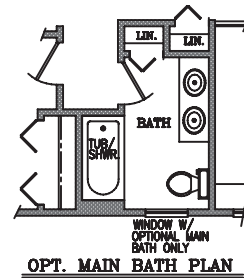

THE LARCH

The 2400 square foot Larch is a spacious, attractive colonial style home that includes 4 full bedrooms, 2-1/2 baths, a full basement and a 2 car attached garage. The dramatic 2 story foyer flows into to the 2-story great room with a balcony overlooking each area. The large kitchen allows for a walk-in pantry with a nook that opens into the dining room.

Optional master & main bath layouts are provided for larger wash areas.

Presented By:

Infinityhomescorp.com