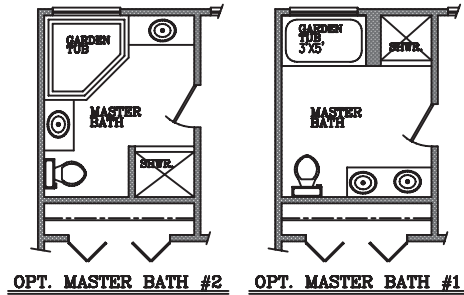

THE LARCH

The 2400 square foot Larch is a spacious, attractive colonial style home that includes 4 full bedrooms, 2-1/2 baths, a full basement and a 2 car attached garage. The dramatic 2 story foyer flows into to the 2-story great room with a balcony overlooking each area. The large kitchen allows for a walk-in pantry with a nook that opens into the dining room.

Optional master & main bath layouts are provided for larger wash areas.

Presented By:

Infinityhomescorp.com