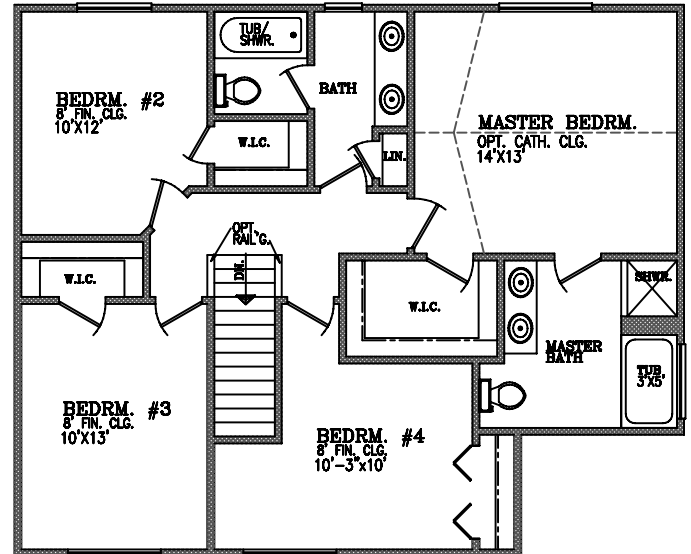

THE COLUMBIA

The 1875 square foot Columbia is one of our most versatile colonial models. This 3 bedroom, 2-1/2 bath home comes standard with a full basement and a 2 car attached garage. The 2 story foyer can be converted to an optional 4th bedroom. Design options include the standard dining room that can be converted into a library along with a fireplace and window modification for a more open great room design.

**3 BEDROOM
SECOND FLOOR PLAN**

**4 BEDROOM
SECOND FLOOR PLAN**