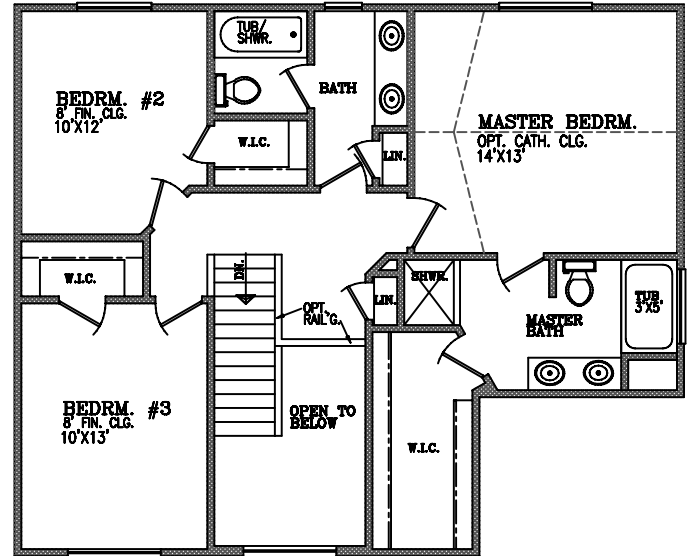

THE COLUMBIA

The 1875 square foot Columbia is one of our most versatile colonial models. This 3 bedroom, 2-1/2 bath home comes standard with a full basement and a 2 car attached garage. The 2 story foyer can be converted to an optional 4th bedroom. Design options include the standard dining room that can be converted into a library along with a fireplace and window modification for a more open great room design.

**3 BEDROOM
SECOND FLOOR PLAN**

**4 BEDROOM
SECOND FLOOR PLAN**