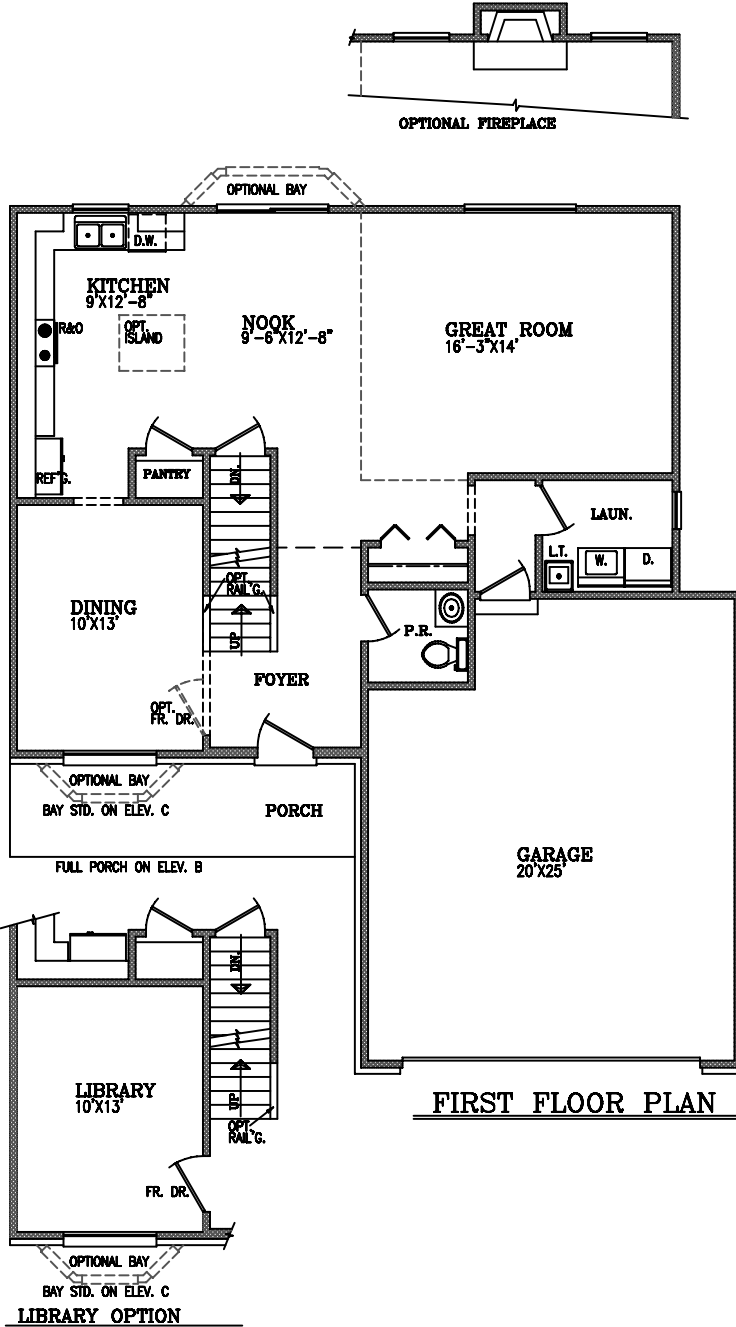

THE COLUMBIA

The 1875 square foot Columbia is one of our most versatile colonial models. This 3 bedroom, 2-1/2 bath home comes standard with a full basement and a 2 car attached garage. The 2 story foyer can be converted to an optional 4th bedroom. Design options include the standard dining room that can be converted into a library along with a fireplace and window modification for a more open great room design.

**3 BEDROOM
SECOND FLOOR PLAN**

**4 BEDROOM
SECOND FLOOR PLAN**