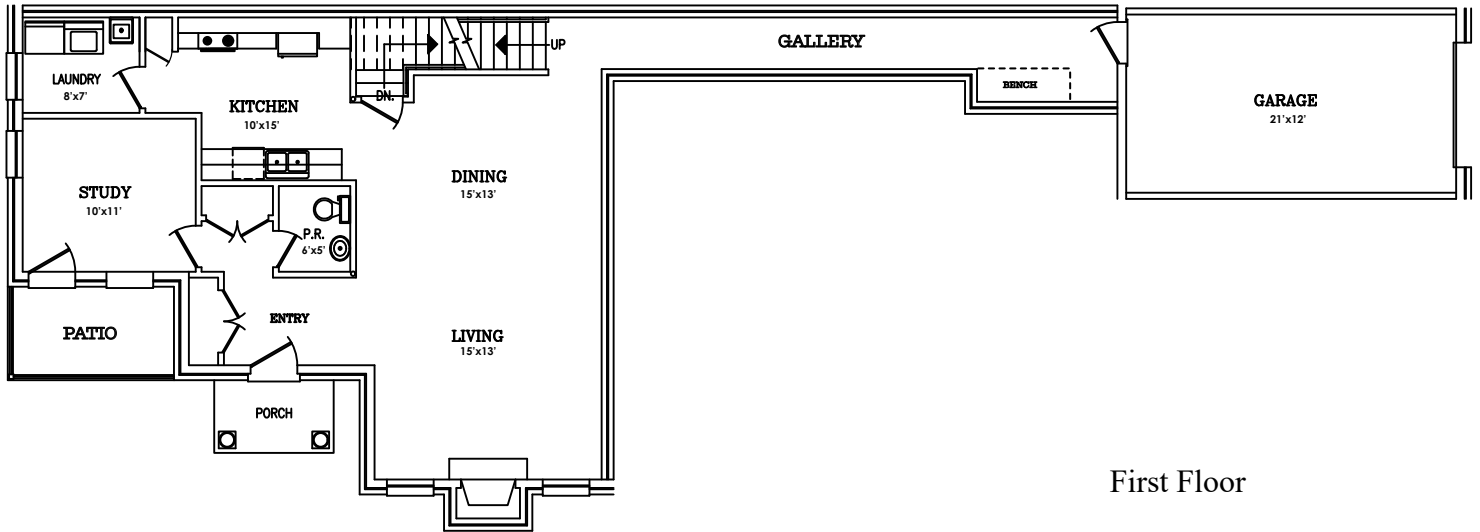

THE C-LINE

The largest of our 3 designs, the 2,069 sqft C-line is a well equipped 3 bedroom, 2.5 bath floor plan. The long gallery hallway off the private garage leads you to your open gathering & entertaining area off your spacious kitchen. A private study has open full glass French doors that leads you to your front yard. In addition, the plan allows for 2 full fireplaces of which 1 is located in the master suite