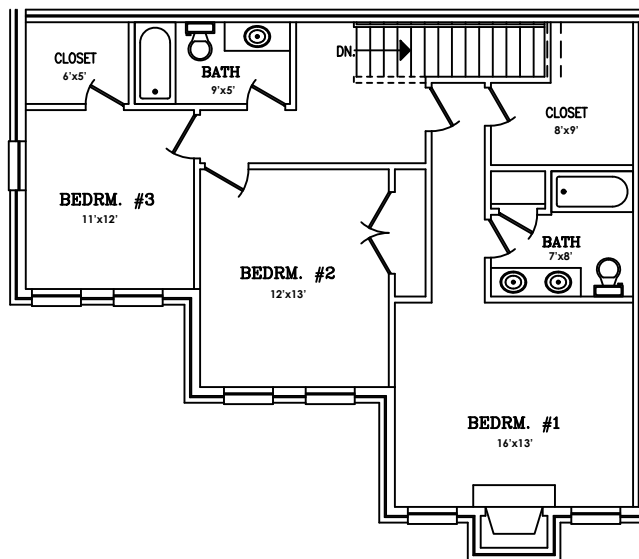

THE C-LINE

The largest of our 3 designs, the 2,069 sqft C-line is a well equipped 3 bedroom, 2.5 bath floor plan. The long gallery hallway off the private garage leads you to your open gathering & entertaining area off your spacious kitchen. A private study has open full glass French doors that leads you to your front yard. In addition, the plan allows for 2 full fireplaces of which 1 is located in the master suite