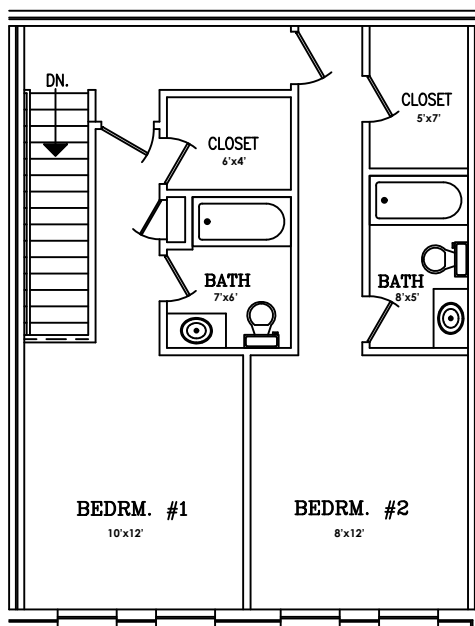

Second Floor

INFINITY HOMES & CO

InfinityHomesCorp.com