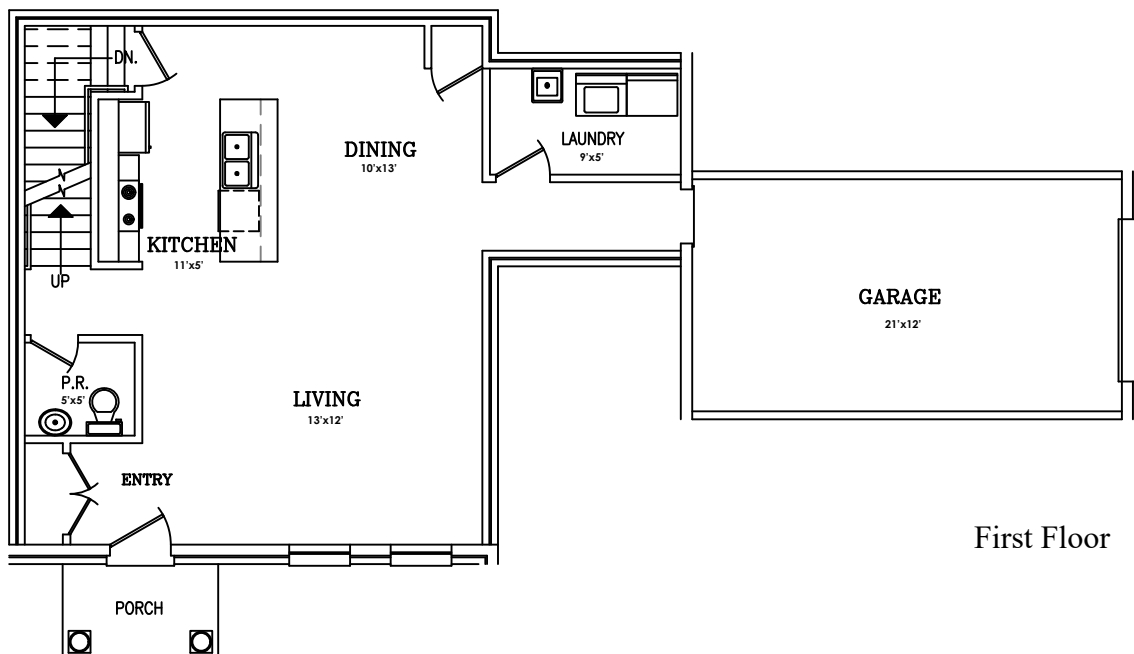

THE B-LINE

The 1,555 sqft B-Line, an open modern designed floor plan, is a 2 bedroom, 2 full bath layout that has a full laundry/mud room off the private garage with an open kitchen & entertaining area.