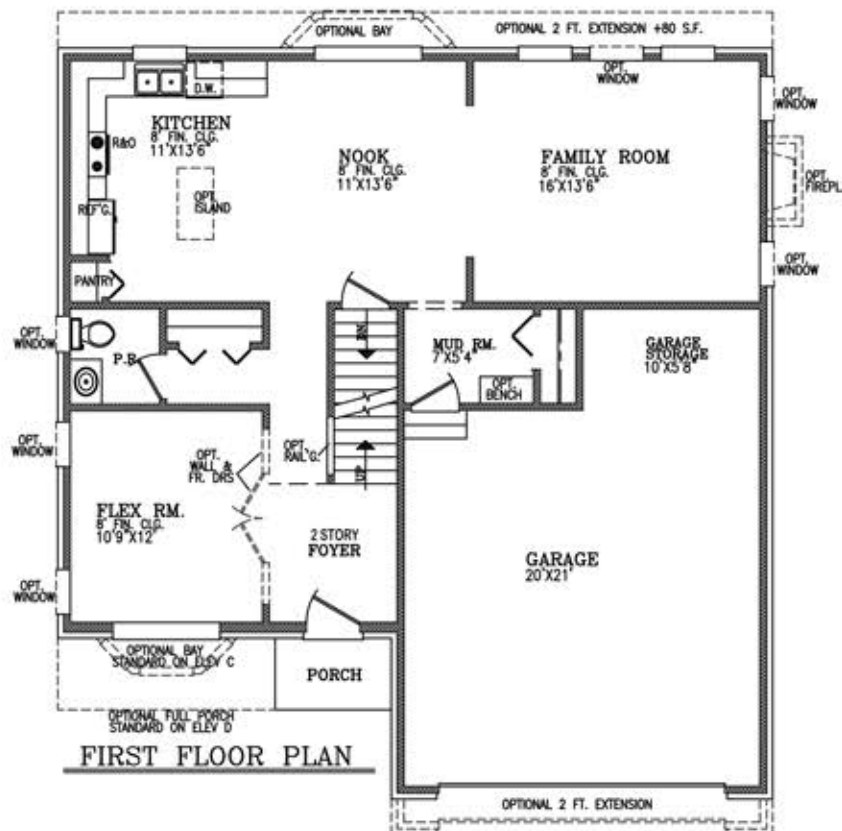

# THE ENCLAVE II

The enhanced version of our popular Enclave model provides for 2172 square feet, 4 bedrooms and 2-1/2 baths, full basement and a 2 car attached garage. The enhanced plan includes a dramatic 2 story foyer, large mud room off the garage in addition to all of the custom plan features the Enclave allows.