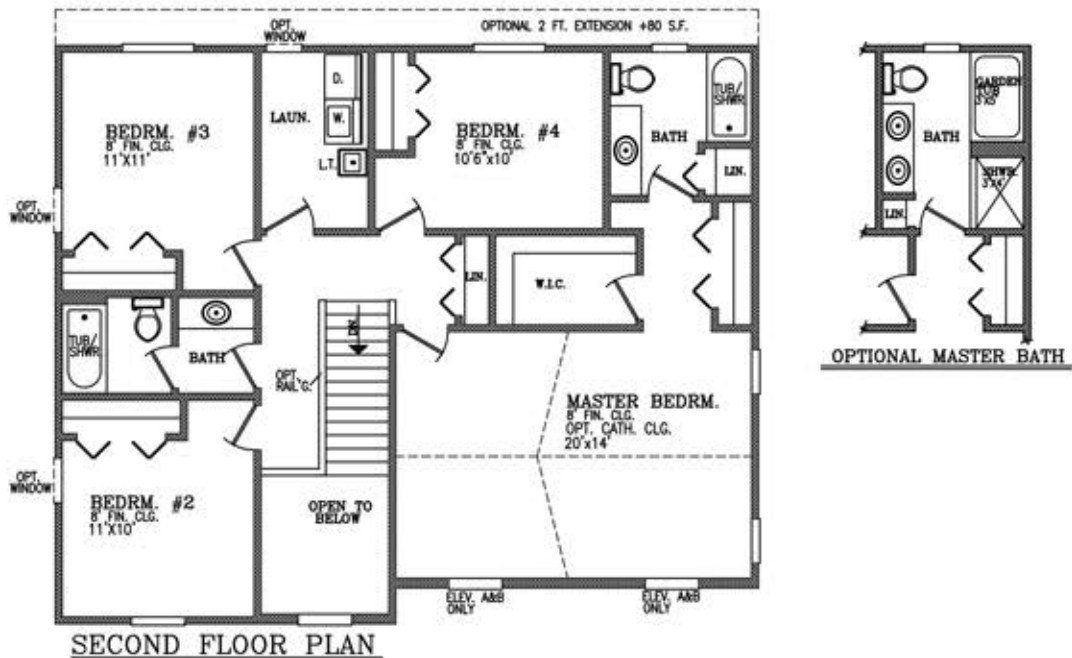

# THE ENCLAVE II

The enhanced version of our popular Enclave model provides for 2172 square feet, 4 bedrooms and 2-1/2 baths, full basement and a 2 car attached garage. The enhanced plan includes a dramatic 2 story foyer, large mud room off the garage in addition to all of the custom plan features the Enclave allows.