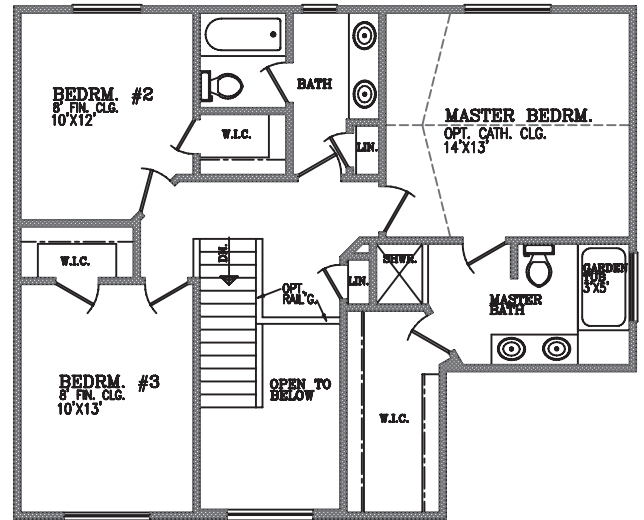

THE COLUMBIA

The 1825 square foot Columbia is one of our most versatile colonial models. This 3 bedroom, 2-1/2 bath home comes standard with a full basement and a 2 car garage. The 2 story foyer can be converted to an optional 4th bedroom. Design options include the standard dining room that can be converted into a library along with a fireplace and window modification for a more open great room design.