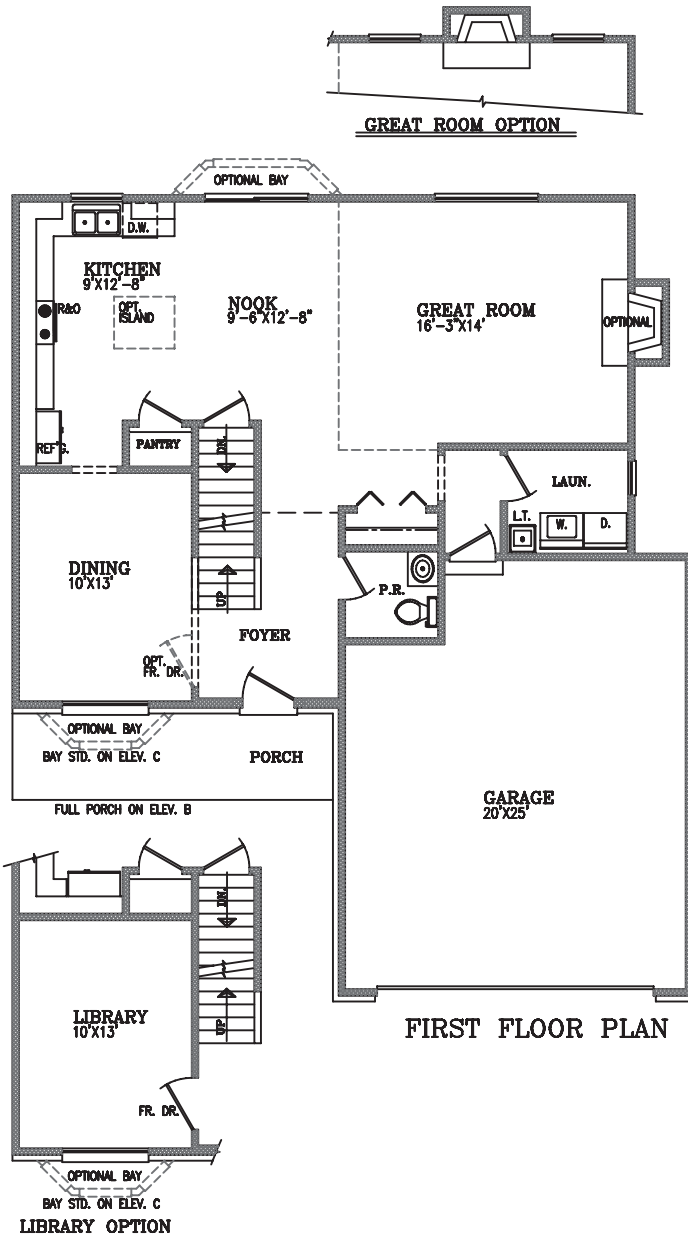

THE COLUMBIA

The 1825 square foot Columbia is one of our most versatile colonial models. This 3 bedroom, 2-1/2 bath home comes standard with a full basement and a 2 car garage. The 2 story foyer can be converted to an optional 4th bedroom. Design options include the standard dining room that can be converted into a library along with a fireplace and window modification for a more open great room design.