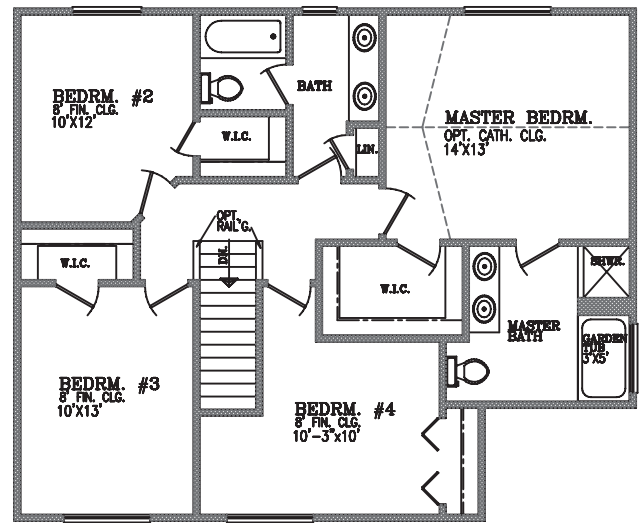

THE COLUMBIA

The 1825 square foot Columbia is one of our most versatile colonial models. This 3 bedroom, 2-1/2 bath home comes standard with a full basement and a 2 car garage. The 2 story foyer can be converted to an optional 4th bedroom. Design options include the standard dining room that can be converted into a library along with a fireplace and window modification for a more open great room design.