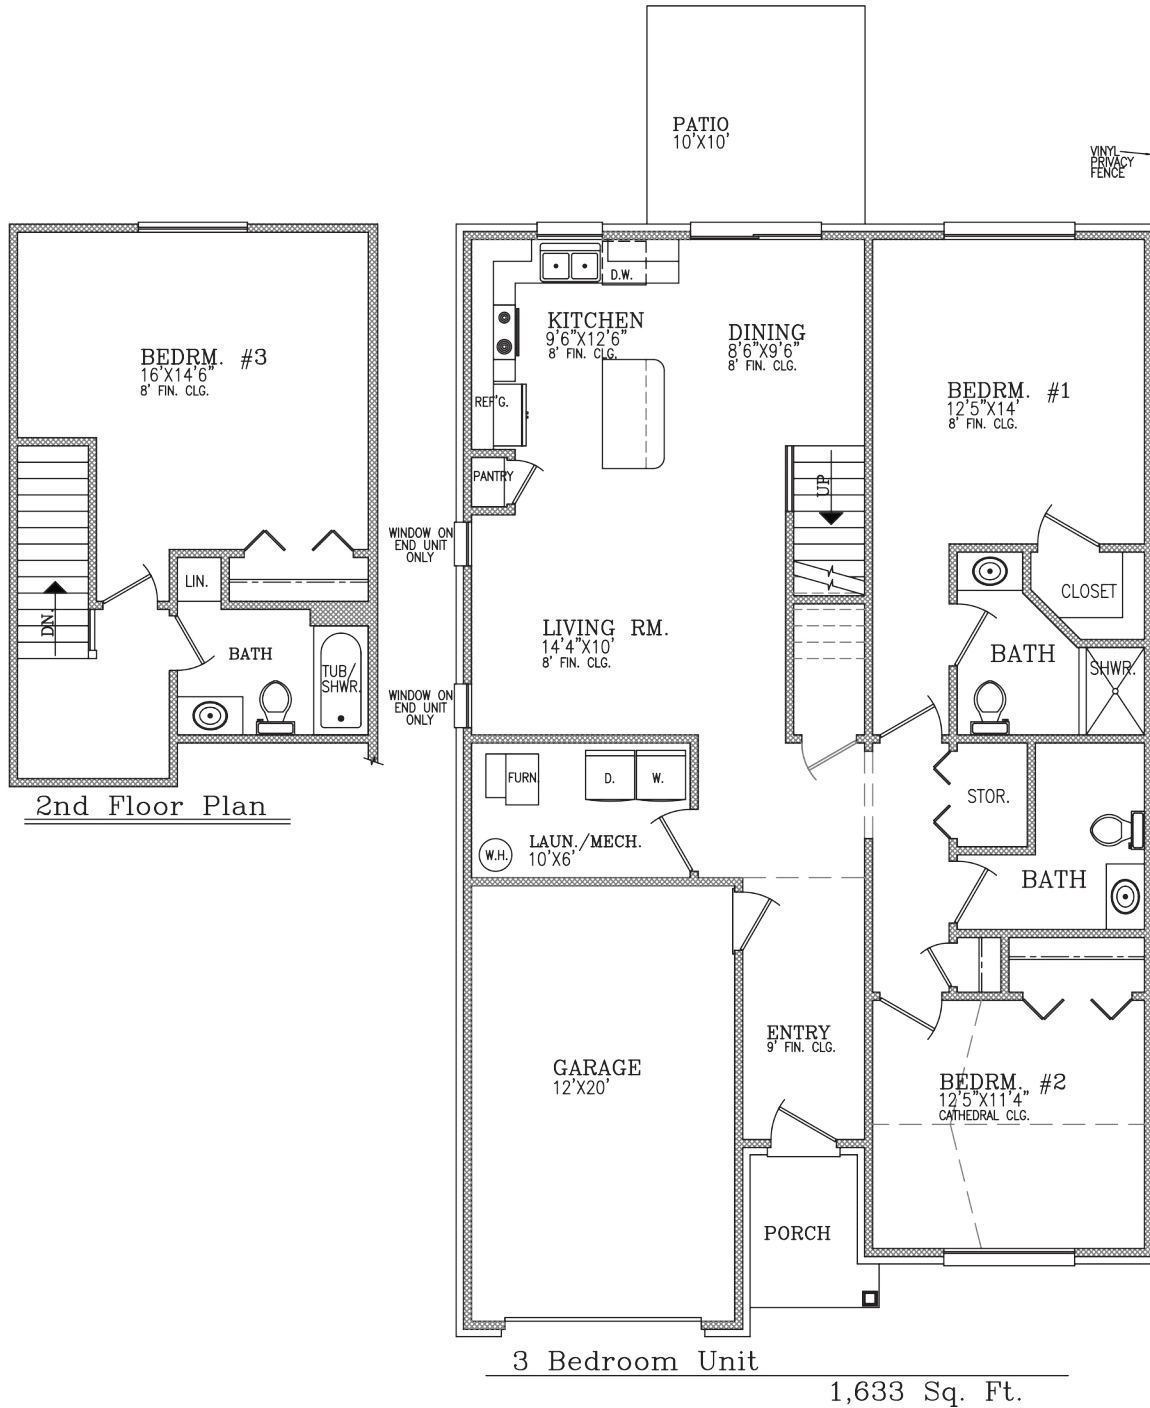

# THE TRIBUTE

A spacious 1633 Sq. Ft. allows for 3 Bedrooms and 2.5 baths with a convenient attached garage and full oversized laundry/utility room. The Second floor bedroom can also be used as a guest suite or home office.