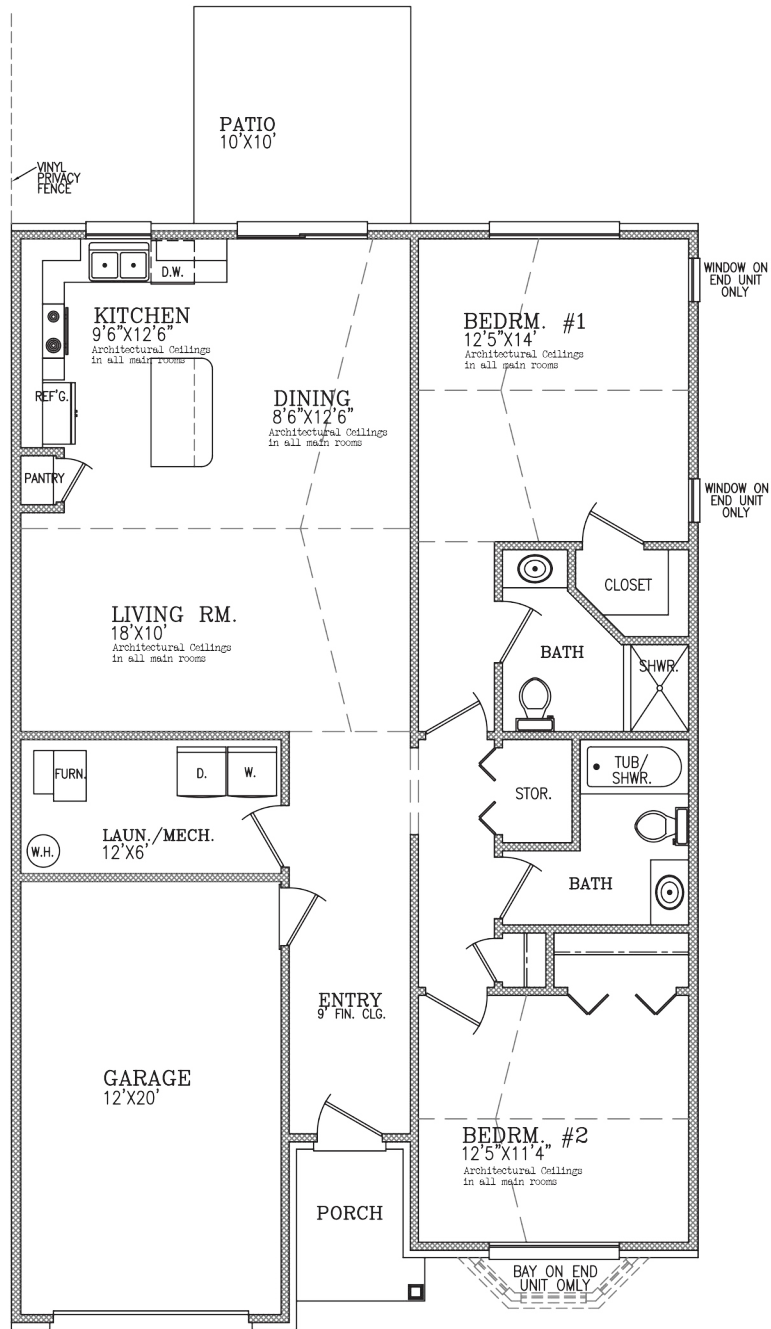

THE LAKEWOOD

A 1266 Sq. Ft. Open and easy accessible Floor Plan allows for 2 Bedrooms that include a spacious Master Bedroom, 2 full bathrooms, convenient attached garage, full oversized laundry room & cathedral ceilings in all main rooms.

2 Bedroom Unit

1,266 Sq. Ft.

INFINITY HOMES & Co

InfinityHomesCorp.com