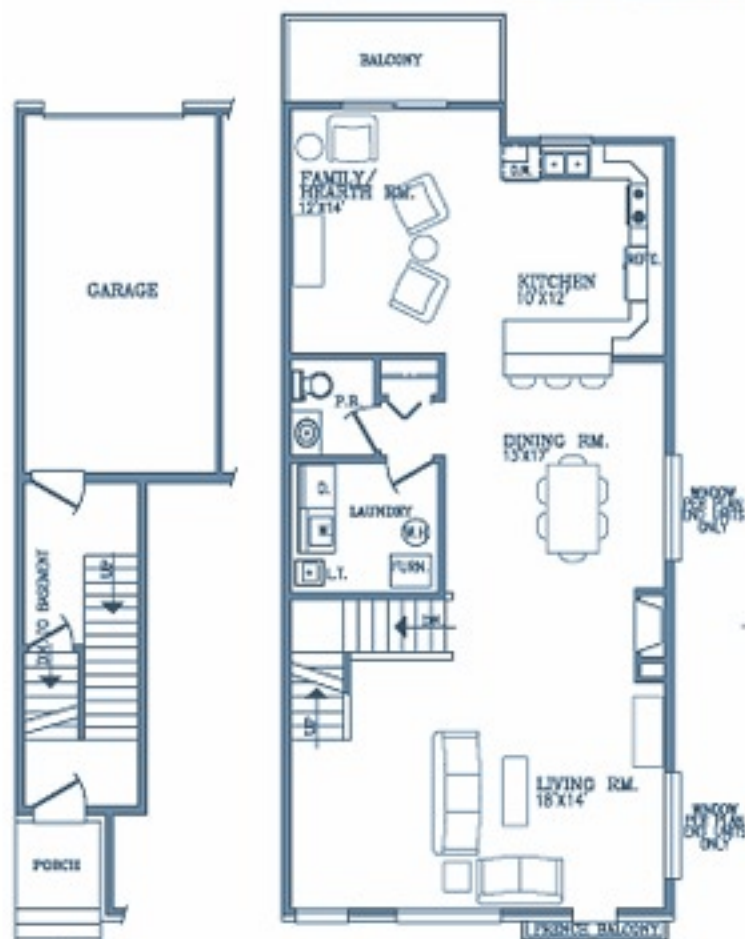

Villas

OF PLYMOUTH

LUXURY TOWNHOMES

The BARBERRY

2 Bedroom, 2 1/2 Bath

1,645 Square Feet

Square Footage is Approximate

LOWER LEVEL FLOOR PLAN

FIRST FLOOR PLAN

FIRST FLOOR PLAN
W/ OPT. BEDROOM
3 Bedroom, 3 Bath
1,645 Square Feet

SECOND FLOOR PLAN